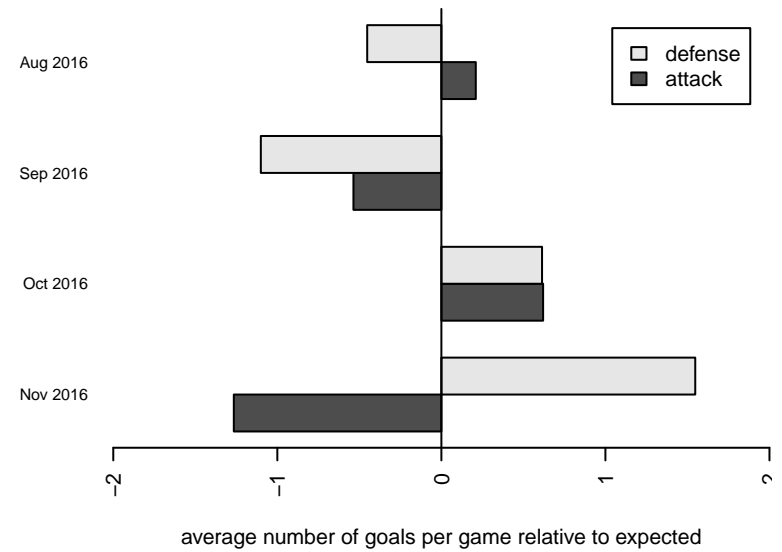

Performance relative to 13 month average