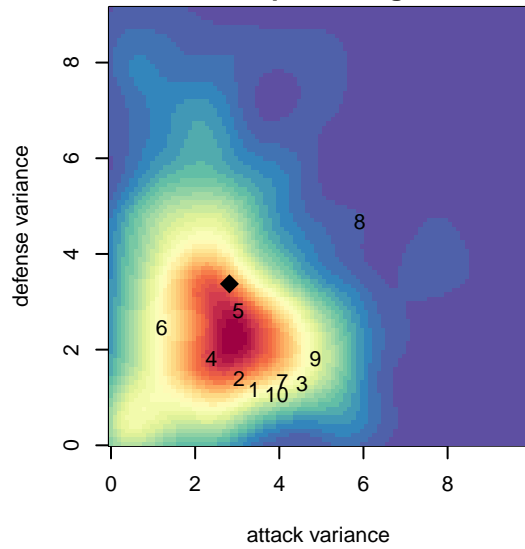

# Storm King B05

Storm King SC  
 Port Angeles, WA  
 B05 total strength=486  
 attack=0.57 defense=0.2  
 fall league = NPSL Div 2 (05) U12

alt names used:  
 Storm King Fire  
 Storm King Fire  
 Storm King BU05

Venues played:  
 2016 Dungeness Cup BU12 Olympic  
 2016 Island Cup BU12 Gold  
 2016 NPSL Division 2 (05) U12

**Storm King B05**  
 Dots are actual minus expected GF (blue circles) and GA (red triangles).  
 Blue line is smoothed change in attack strength. Red is smoothed change in defense strength.

**attack and defense variance (black dot)  
relative to other teams  
and top 10 in region**

**attack and defense rating  
relative to others at age  
and all opponents in last 13 months**

**Performance relative to 13 month average**