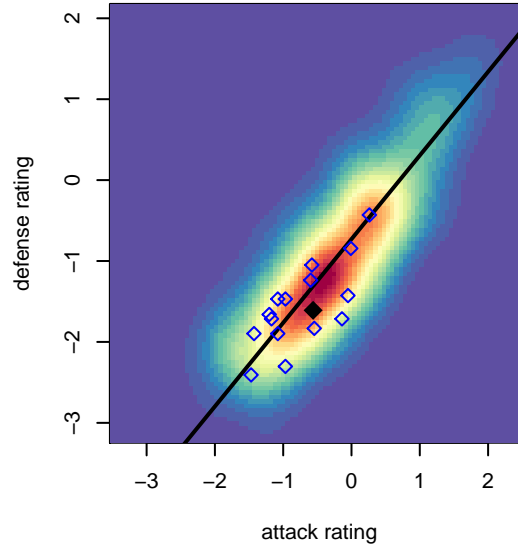

# Storm King B05

Storm King SC  
 Port Angeles, WA  
 B05 total strength=486  
 attack=0.57 defense=0.2  
 fall league = NPSL Div 2 (05) U12

alt names used:  
 Storm King Fire  
 Storm King Fire  
 Storm King BU05

Venues played:  
 2016 Dungeness Cup BU12 Olympic  
 2016 Island Cup BU12 Gold  
 2016 NPSL Division 2 (05) U12

**Storm King B05**  
 Dots are actual minus expected GF (blue circles) and GA (red triangles).  
 Blue line is smoothed change in attack strength. Red is smoothed change in defense strength.

**attack and defense variance (black dot)  
relative to other teams  
and top 10 in region**

**attack and defense rating  
relative to others at age  
and all opponents in last 13 months**

**Performance relative to 13 month average**