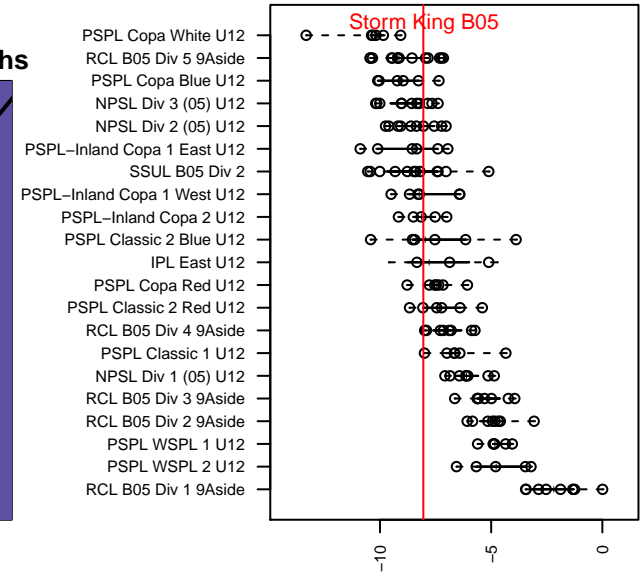

# Storm King B05

Storm King SC  
 Port Angeles, WA  
 B05 total strength=486  
 attack=0.57 defense=0.2  
 fall league = NPSL Div 2 (05) U12

alt names used:  
 Storm King Fire  
 Storm King Fire  
 Storm King BU05

Venues played:  
 2016 Dungeness Cup BU12 Olympic  
 2016 Island Cup BU12 Gold  
 2016 NPSL Division 2 (05) U12

**Storm King B05**  
 Dots are actual minus expected GF (blue circles) and GA (red triangles).  
 Blue line is smoothed change in attack strength. Red is smoothed change in defense strength.

**attack and defense variance (black dot)  
relative to other teams  
and top 10 in region**

**attack and defense rating  
relative to others at age  
and all opponents in last 13 months**

**Performance relative to 13 month average**